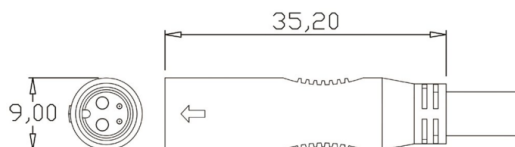

# Produktdatenblatt

Higo

Female cable connector

Z409EM P 00 FE 1000

<https://higoconnector.digitaledoeners.be/en/e-bike-connector/z409emp00fe1000>

### General Characteristics

x_cable_diameter	5.5 mm
x_cable_length	1000 mm
x_color	Blue
x_connector_diameter	9 mm
x_connector_shape_detail	Plug
x_fitting_length	61 mm
x_gender_detailed	Female
x_lower_temperature	-25 °C
x_mating_cycles	200 Times
x_protection_degree	IPX7
x_remark	Other cable length/type on request
x_terminal_type_detailed	NA
x_upper_temperature	80 °C
x_wire_section	2 x 1,0 + 2 x 0,14