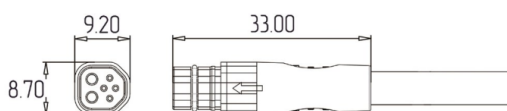

Product data sheet

Higo

Female cable connector

Z610CM P 00 DZ 1000

<https://higoconnector.digitaledoeners.be/en/e-bike-connector/z610cmp00dz1000>

Specifications

General Characteristics

Cable diameter	5,5 mm
Cable Length	1000 mm
Color	Black
Connector diameter	8,70 x 9,20 mm
Connector shape	Plug
Fitting length	59 mm
Gender	Female
IP Protection	IP67
Locking	Push-on (no locking)
Lower temperature	-25 °C
Mating cycles	200 Times
Number of contacts	6 (2+4)
Remark	Other cable length/type on request
Upper temperature	80 °C
Wire section	2 x 1,5 + 4 x 0,14

Product data sheet

Higo

Female cable connector

Material

Contact plating	Gold over Nickel
Insulation wire	FEP
Material jacket	PVC
Material of contact	Copper Alloy

Electrical Parameters

Max. contact resistance	?10
Max. insulation resistance	?20
Rated current	15 / 2 A
Rated voltage	48 V AC / 60 V DC